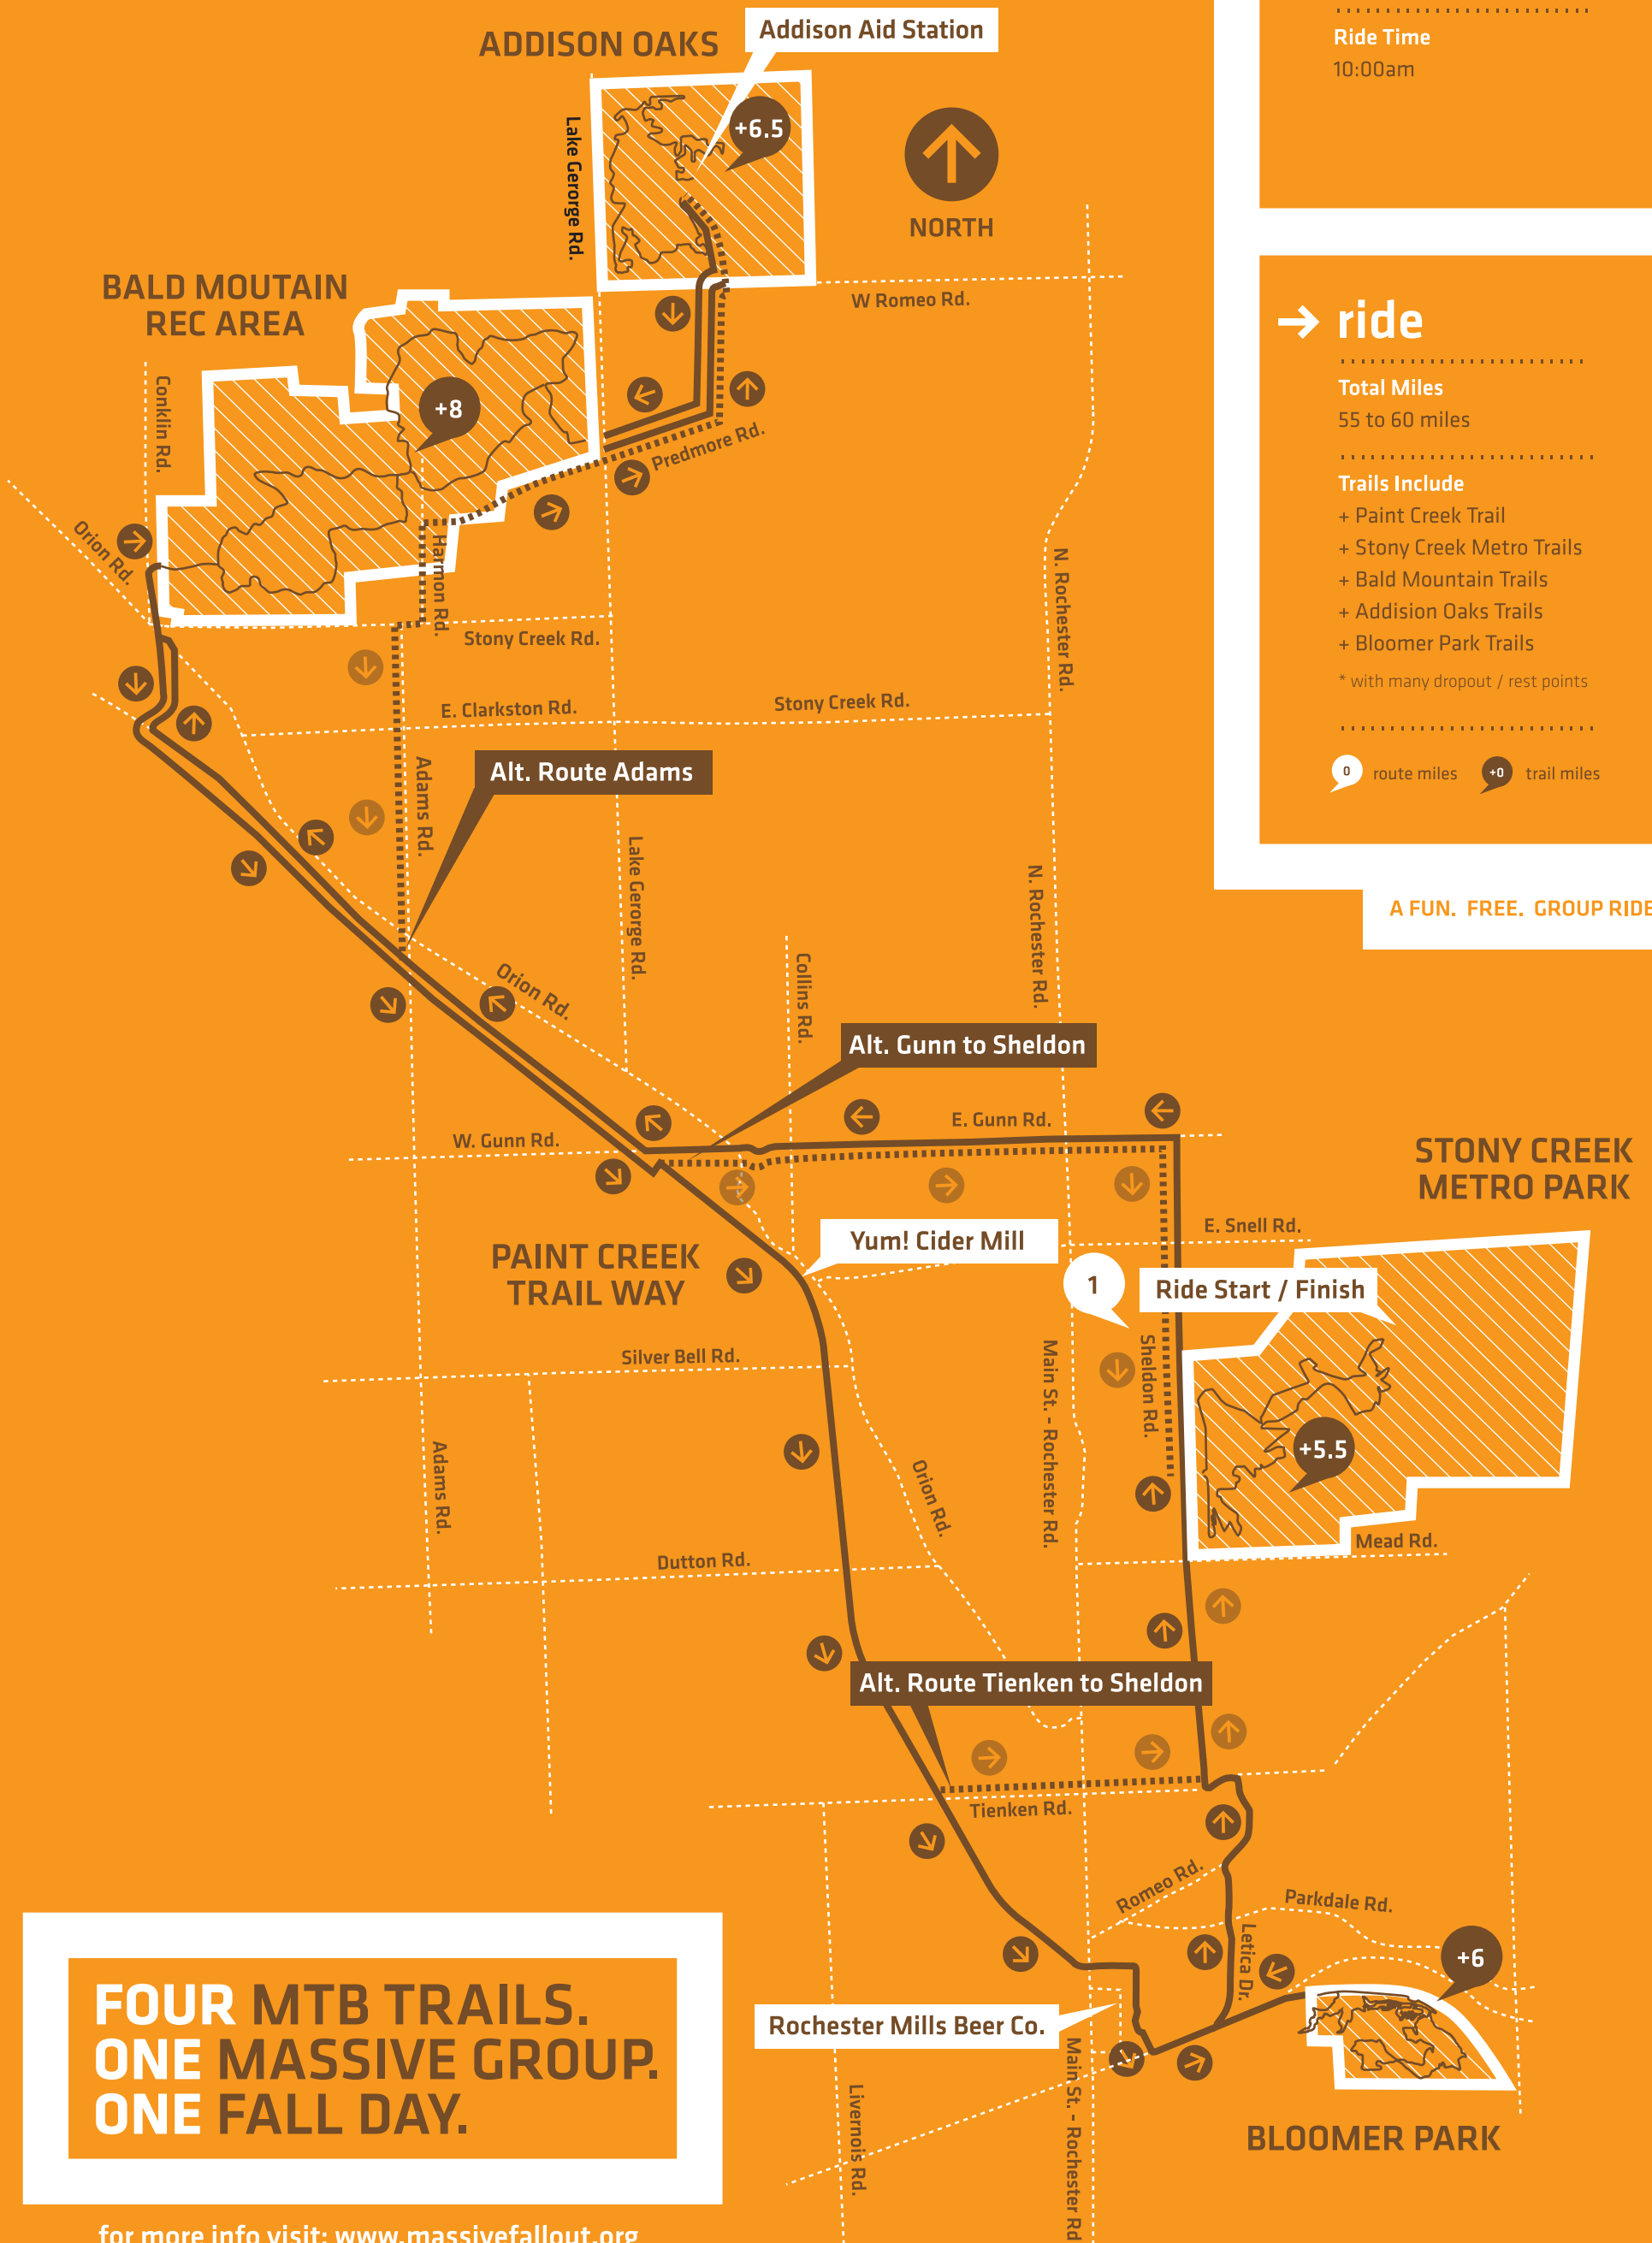

OCTOBER 3RD

MASSIVE FALLOUT

QUAD TRAIL GROUP RIDE

→ location

Ride Area
Rochester / Lake Orion, MI

Ride Meeting Place
Stony Creek Metro Park
West Branch Parking Area
Pavilion C

Ride Time
10:00am

→ ride

Total Miles
55 to 60 miles

Trails Include
+ Paint Creek Trail
+ Stony Creek Metro Trails
+ Bald Mountain Trails
+ Addison Oaks Trails
+ Bloomer Park Trails

* with many dropout / rest points

0 route miles +0 trail miles

A FUN. FREE. GROUP RIDE.

**FOUR MTB TRAILS.
ONE MASSIVE GROUP.
ONE FALL DAY.**

for more info visit: www.massivefallout.org